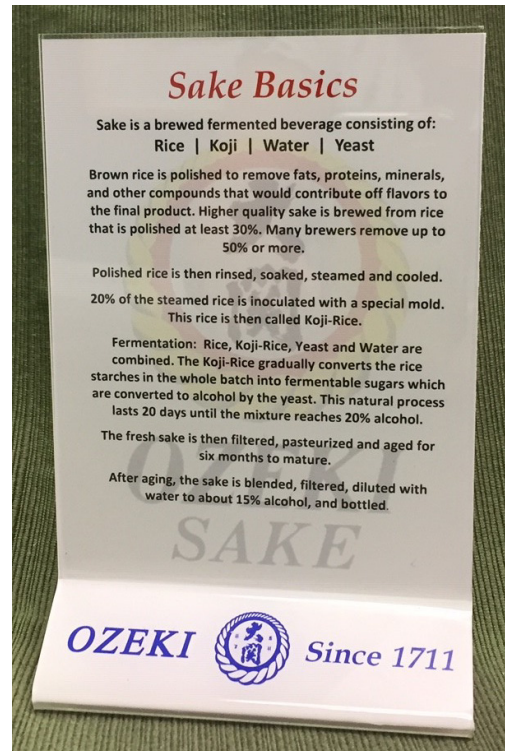

Ozeki can send you 4x6" plastic table tents for your accounts and we can design custom menus:

We can also provide cards for individual products:

- 4x6" table tent inserts
- 2x5" shelf talkers

Visit our website: www.tmarchettico.com