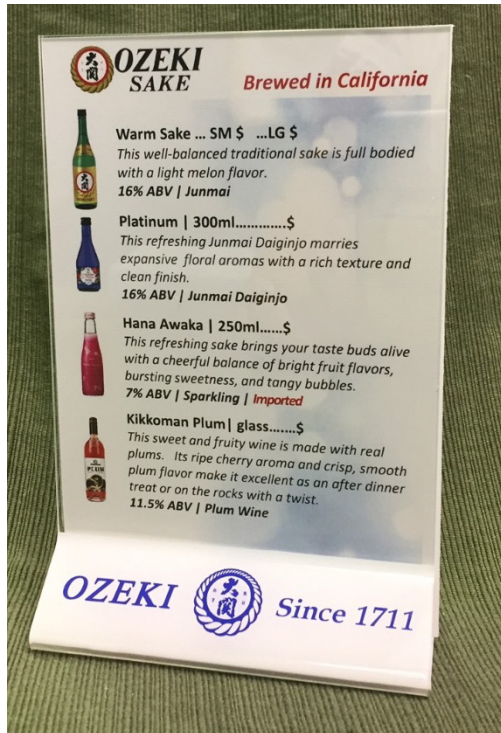

Ozeki can send you 4x6" plastic table tents for your accounts and we can design custom menus:

We can also provide cards for individual products:

- 4x6" table tent inserts
- 2x5" shelf talkers

Visit our website: www.tmarchettico.com